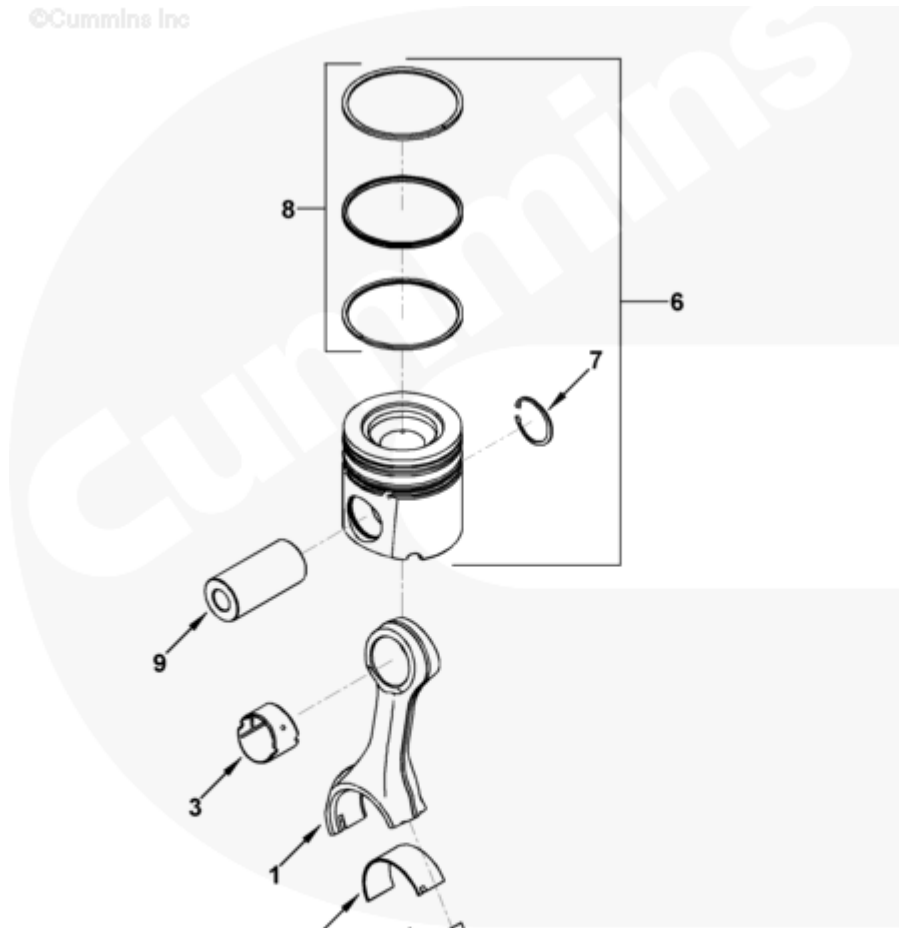

pp916za

SMALL | MEDIUM | LARGE

Cart	Ref No	Part Number	Part Description	Required	Remarks
View My Cart					
		PP1975-09	Connecting Rod And Piston		CPL1975
<input type="checkbox"/>		4898808	Engine Connecting Rod	6	Recon Equivalent 4898808 NX
	1	4891177	Engine Connecting Rod	1	
<input type="checkbox"/>	2	4891179	Connecting Rod Cap Screw	2	
<input type="checkbox"/>	3	4891178	Bushing	1	
	4	3939859	Connecting Rod Bearing	6	Standard
<input type="checkbox"/>	5	4893693	Connecting Rod Bearing	12	Standard.
	6	3802830	Engine Piston Kit	6	Standard